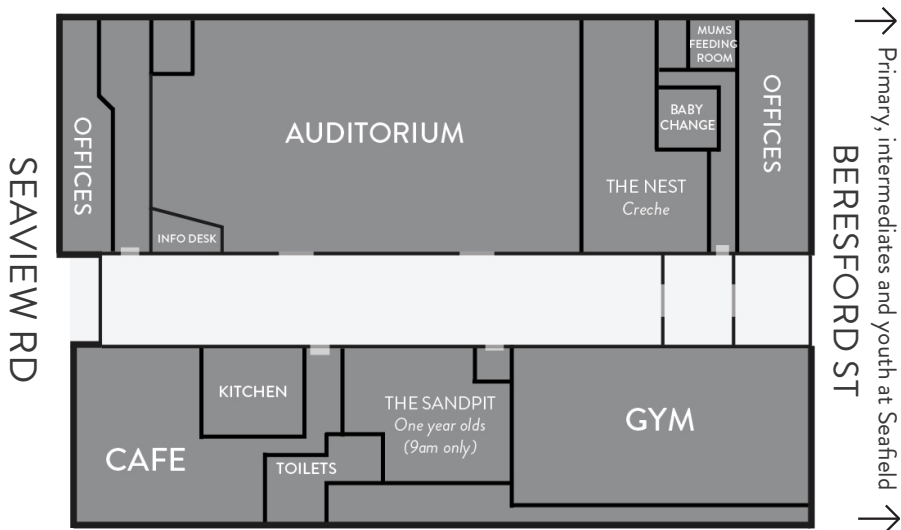

HEALING ROOMS

The Healing Rooms at Beach Campus will no longer be running.

FATHER SON CAMP TEEN EDITION

17-19 May, \$120 per father son pair

A great opportunity for you and your teenage son to get away and spend some time together. The weekend is made up of activities, lots of food, plenty of chill time and a few sessions to help you build on your relationship. For more info and to register, head to youthalivetrust.org.nz/camps/tfsc/ or email matt.barnes@yat.org.nz